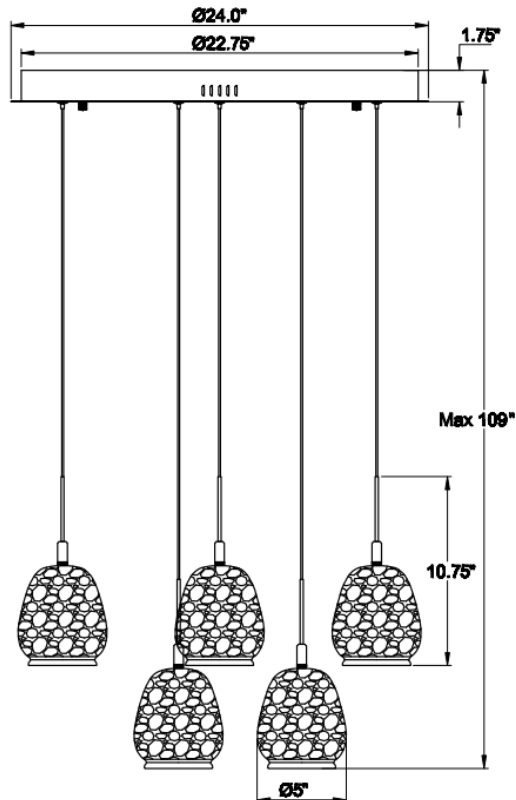

Lucidata, 9 Light Round LED Chandelier, Painted Antique Brass

Specifications:

Model#: 12137-030
 Finish: Antique Brass
 Glass/Shade: D5" x H5.75"
 Material: Steel+Aluminum+Natural Alabaster
 Dimension: D24" x H10.75"
 Lamping: Integrated LED
 Wattage: 9 x 10W
 Voltage: 120V
 Color Temperature: 3000K
 CRI: 90
 Delivered Lumen: 3600lm
 Dimmable: Yes
 Max. Height: 107"
 Canopy Dimension: D24" x H1.75"
 Product Weight: 42.2 lbs.

Fixtures weighing 35 lbs. or more must be supported and installed independently of the ceiling outlet (junction) box and require additional support in the ceiling where the fixture is being installed